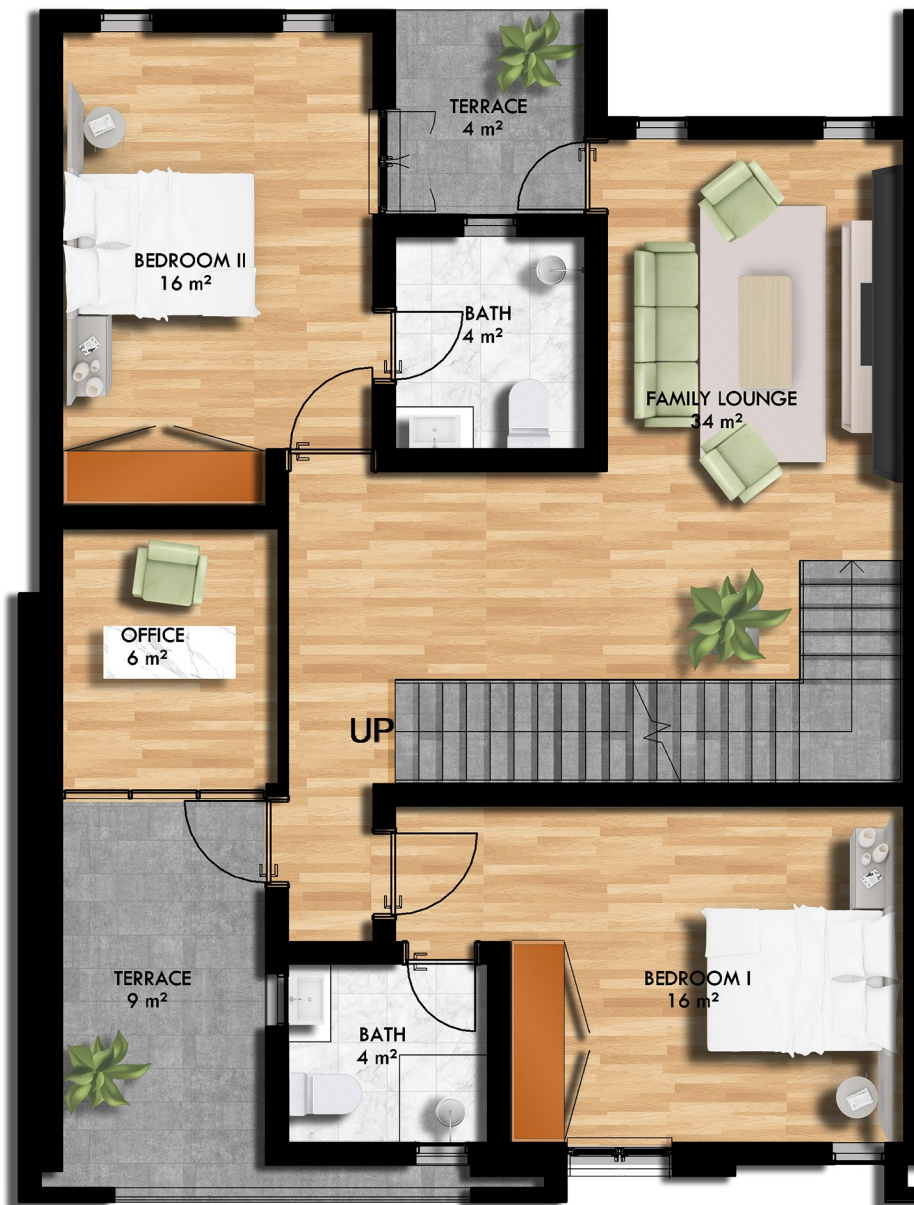

# MANOR ROYALE

---

Welcome to Manor Royale, the epitome of luxury living in the heart of Katampe, Abuja. This 2-storey building boasts 10 stunning units of 5 bedroom apartments, each one designed to cater to your every need and desire. Indulge in the premium amenities that Manor Royale has to offer, from a playground for kids to private parking. You deserve nothing but the best, and Manor Royale delivers just that. Every inch of this luxurious building exudes sophistication and elegance, with top-notch interiors and a sleek, modern design that is sure to impress even the most discerning individual. You'll feel like royalty as you step into your new home, surrounded by unparalleled luxury and convenience. But Manor Royale isn't just a place to live, it's an investment opportunity that you won't want to miss out on. As the demand for luxury apartments in Abuja continues to grow, Manor Royale offers the perfect opportunity to get in on the ground floor of a booming real estate market. Don't wait to experience the ultimate in luxury living at Manor Royale, You can own an apartment today.

# GROUND FLOOR PLAN

FOYER	5 SQM-
ANTEROOM	5 SQM-
VISITOR'S BEDROOM (ENSUITE)	17SQM-
GUEST BEDROOM	17SQM-
LIVING ROOM	35SQM-
DINING	11SQM-
KITCHEN	14SQM-
PANTRY	2 SQM-

**MANOR ROYALE**

# FIRST FLOOR PLAN

FAMILY LOUNGE	34SQM-
BEDROOMS(ENSUITE)	16SQM-
OFFICE	6SQM-
TERRACES	

**MANOR ROYALE**

## LIVING ROOM