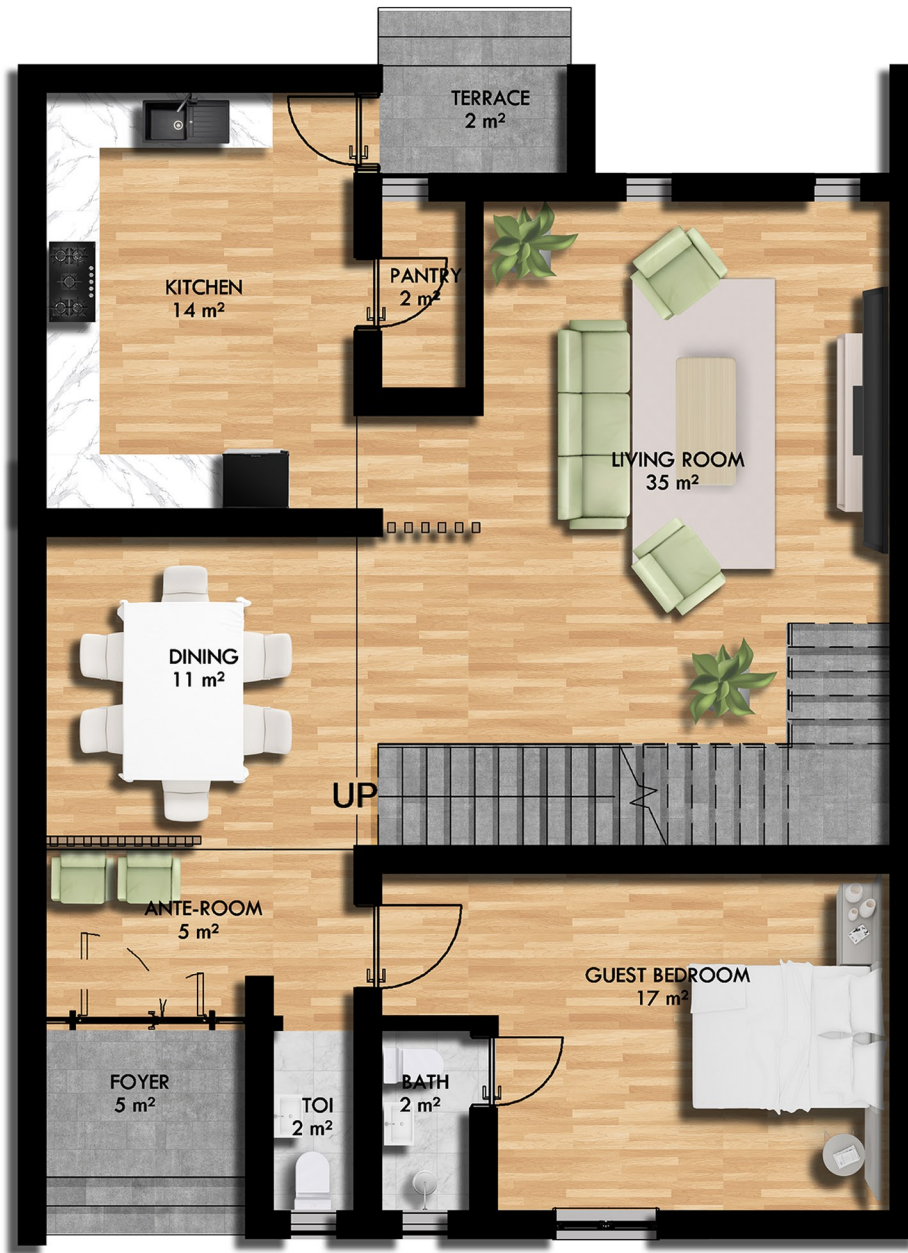

# MANOR ROYALE

---

Welcome to Manor Royale, the epitome of luxury living in the heart of Katampe, Abuja. This 2-storey building boasts 10 stunning units of 5 bedroom apartments, each one designed to cater to your every need and desire. Indulge in the premium amenities that Manor Royale has to offer, from a playground for kids to private parking. You deserve nothing but the best, and Manor Royale delivers just that. Every inch of this luxurious building exudes sophistication and elegance, with top-notch interiors and a sleek, modern design that is sure to impress even the most discerning individual. You'll feel like royalty as you step into your new home, surrounded by unparalleled luxury and convenience. But Manor Royale isn't just a place to live, it's an investment opportunity that you won't want to miss out on. As the demand for luxury apartments in Abuja continues to grow, Manor Royale offers the perfect opportunity to get in on the ground floor of a booming real estate market. Don't wait to experience the ultimate in luxury living at Manor Royale, You can own an apartment today.

# GROUND FLOOR PLAN

FOYER	5 SQM-
ANTEROOM	5 SQM-
VISITOR'S BEDROOM (ENSUITE)	17SQM-
GUEST BEDROOM	17SQM-
LIVING ROOM	35SQM-
DINING	11SQM-
KITCHEN	14SQM-
PANTRY	2 SQM-

**MANOR ROYALE**

# FIRST FLOOR PLAN

FAMILY LOUNGE	34SQM-
BEDROOMS(ENSUITE)	16SQM-
OFFICE	6SQM-
TERRACES	

**MANOR ROYALE**

## LIVING ROOM